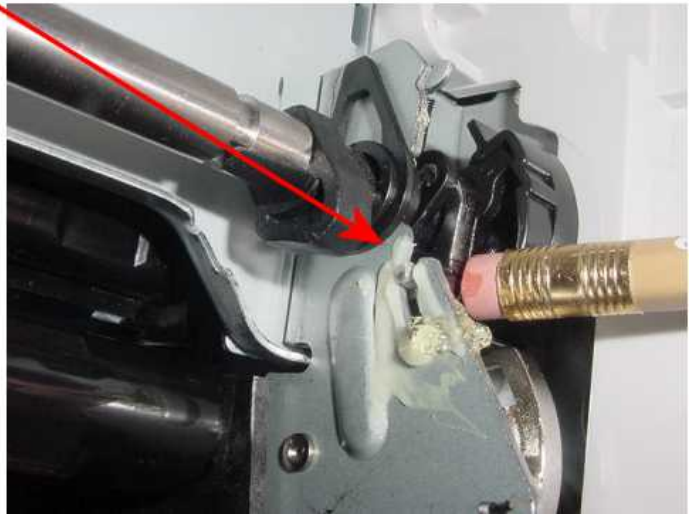

0-WEB.ru

[Lexmark Hardware Error 0502](#)

[Lexmark Hardware Error 0502](#)

0-WEB.ru

But there is nothing to freak out as this error is super easy to fix

Error 0502 is a typical Hardware Error, common in all Dell Aio Printer a940 It is unbelievably fair and simple to fix Dell AIO Printer Hardware Error 0502.